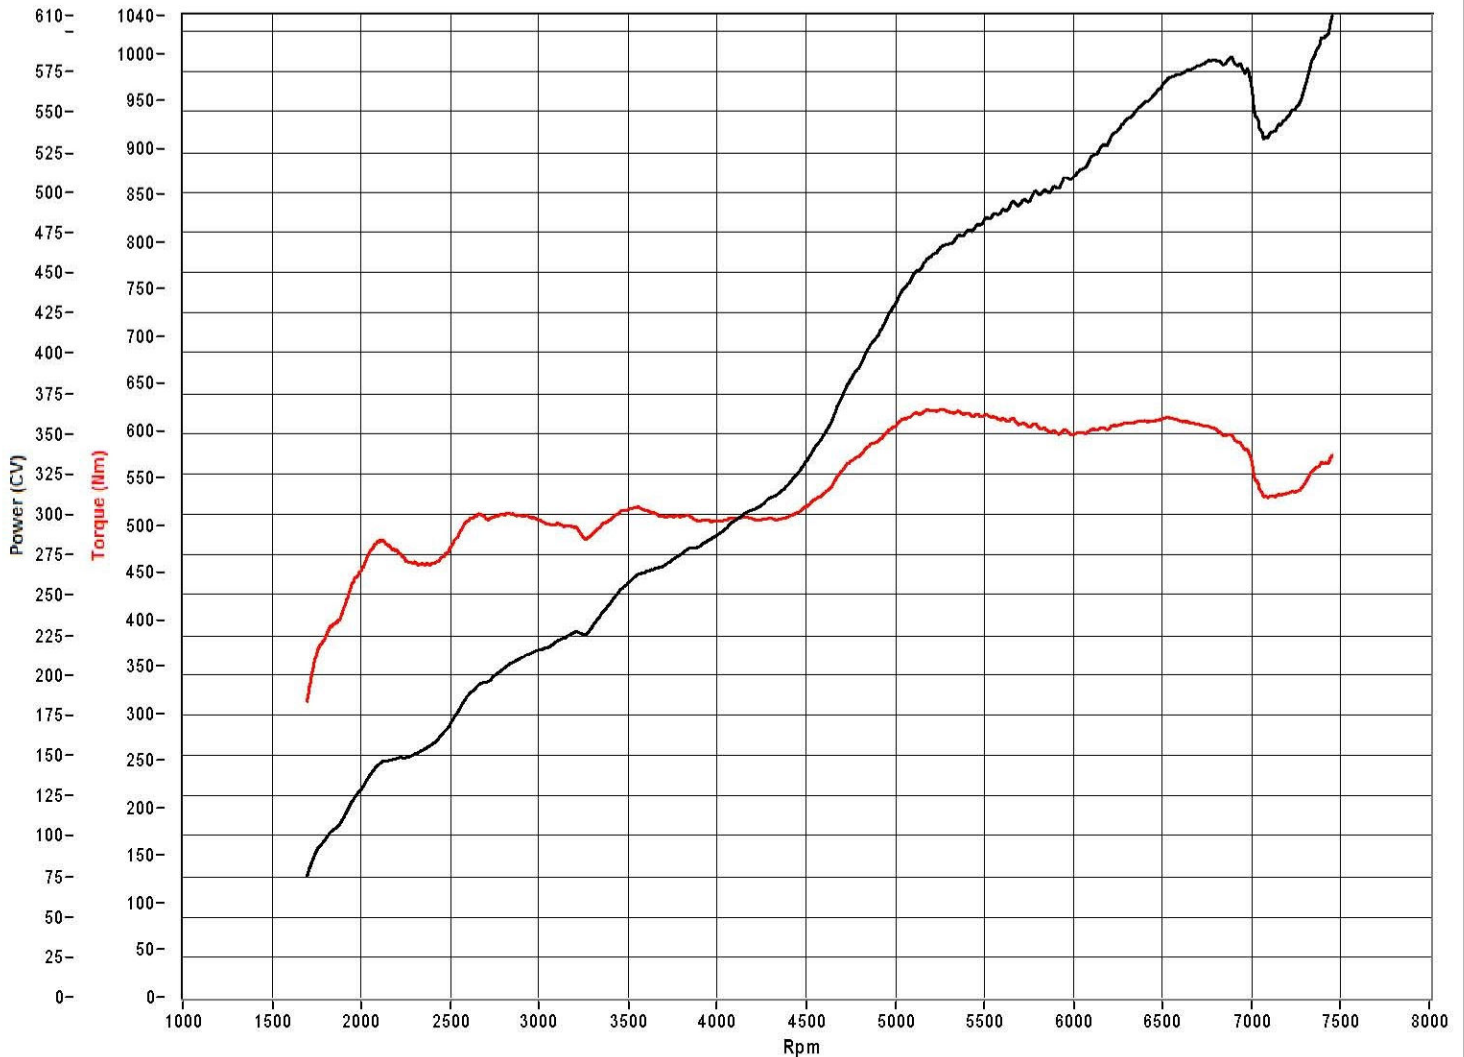

bapro

via Costituzione, 50/a Correggio (RE)
tel +39 0522 643008 fax +39 0522 746034
www.bapro.it -- info@bapro.it

SWEEP TEST

Test date	15/04/08 - 17:53:13
Vehicle model	Lamborghini Murcielago
Reg. plate	
Customer	
Operator	
Displacement	6500
Fuel	Petrol
Engine type	Natural aspirated
Rpm meter	Automatic
Drive	4WD
Temperature (°C)	15
Pressure (mbar)	1018
File name	080415_175313.dat
Note	

● Shaft power
● Torque

Max power to shaft	609,9	CV
Max power at corresponding to correction standard	7461	rpm
correction factor	182	km/h
	DIN 70020	
	0,987	
Maximum torque	622,0	Nm
Maximum torque at corresponding to	128	km/h
	5262	rpm
Maximum speed	182	km/h
Maximum rpm	7461	rpm